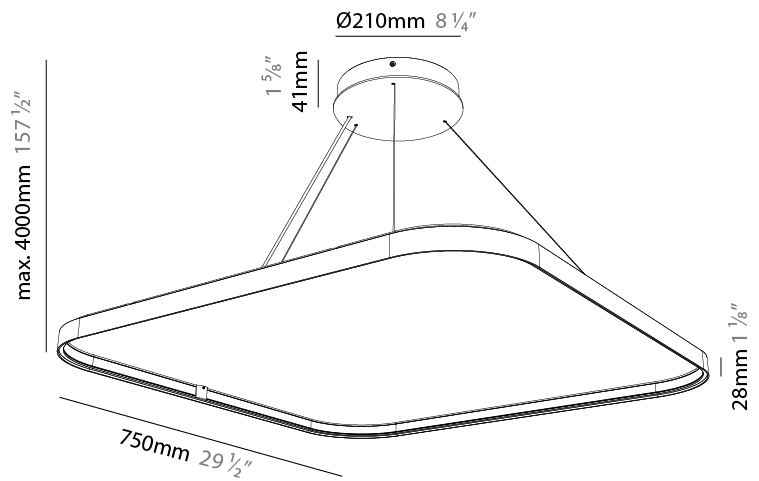

GENERAL

Series: Quantum Silhouette Acoustic
Partner: Prolicht
Division: Architectural
Installation: Suspension
Product Type: Acoustic
Mounting Location: Ceiling
Light Distribution: Direct

PHYSICAL

Shape: Round
Length (mm): 750
Length (in): 29 1/2
Width (mm): 750
Width (in): 29 1/2
Height (mm): 28
Height (in): 1 1/8
Weight (kg): 3.1

Fixture Finish: SSR / BKV / CWI / CRY / HAB / UFT / ITA / RUA / FTG / MYG / LOD / PUS / FRO / FUP / KIA / POP / BLS / SPG / MEY / GOH / CHC / COM / ABZ / JAG / OBR / MOS / ROR

Acoustic Finish: SFW / CYW / SEE / SYN / MTS / PMB / TTN / CYB / STO / DPE / BES / SHB / ARE / ANE / VRD / CRF

Fixture Material: Aluminum
Primary Material: Acoustic

ELECTRICAL

Lamp Type: LED
Input Wattage (W): 36
Total Output Wattage (W): 32.8
Dimming: Non-Dimming / 0-10V Dimming / Phase Dimming / DALI Dimming / MATTER Dimming
Driver Included: Yes
Driver Location: Integrated
Driver Type: Constant Current - Universal
Driver Class: Class 2
Input Voltage (V): 120
Constant Current (MA): 1350mA

LED

Color Temperature (°K): 2700 / 3000
Max. Delivered Lumen (lm): 1456 / 1526
Nominal Lumen (lm): 3409 / 3571
CRI: >90 CRI
Lamp Life (hrs): 50000

OPTICAL

RATINGS AND CERTIFICATIONS

Certified By: Certified for North American Standards
IP rating: IP20