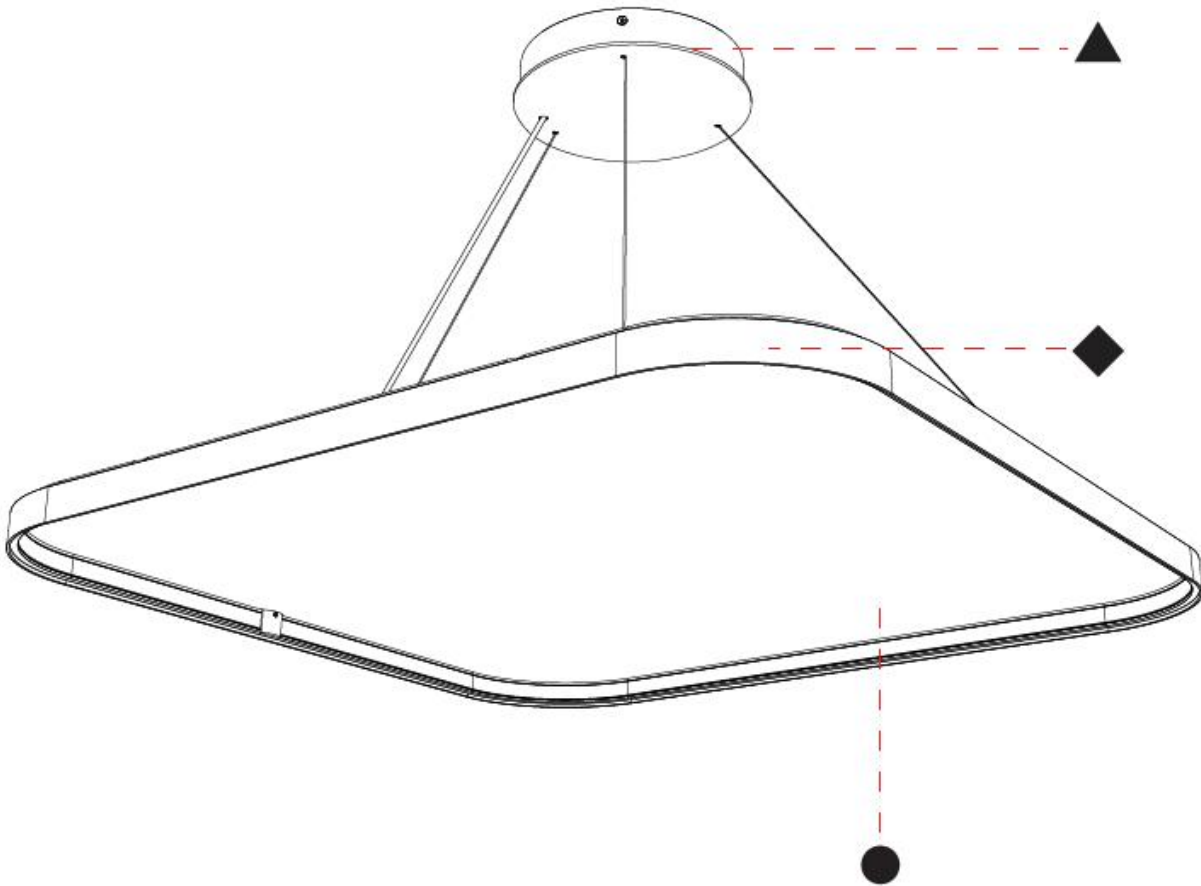

QUANTUM SILHOUETTE ACOUSTIC SUSPENSION

A3001068-

PROJECT	_____
TYPE	_____
SPECIFIER	_____
QUANTITY	_____
DATE	_____

A